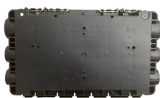

The fiber optic splice closure is quick and convenient to disassemble and assemble, and can withstand the strong temperature changes of nature for a long time, ensuring good sealing performance.