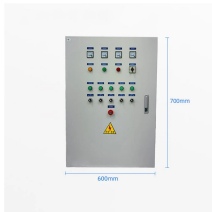

This 4 port wall mountable FTTH fiber termination box organizes and protects fiber optic connections in a compact space. The removable front panel supports up to 4 port SC simplex or 4 LC duplex with ...

Overall, this heavy-duty, oversized fiber optic splice closure kit is not only well-designed and feature-rich, but also highly practical. Whether it is a home or enterprise user, you can choose ...

A wall-mount fiber optic enclosure is a compact protective box that mounts directly to a wall or other flat surface to manage, protect, and organize fiber optic cables and connections.

Easy and quick installation. Wide capability range. Various choice ...

The FOTB-X04 termination box is a compact solution for small-scale fiber distribution, featuring 1 input port for cables up to 8 mm and 4 output ports for drop cables up to 3 mm in diameter. With a splice ...

This fiber wall outlet features 4 adapter ports compatible with SC or LC connectors, supporting up to 4-core or 8-core fiber splicing and termination.

Fiber Distribution Box 4 Cores IP-55 SC Connector PLC Splitter (FDB), known as optical Distribution box (ODB) as well, is a compact fiber management product of small size.