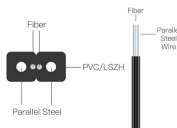

## Fiber optic terminal boxes and pigtails are sold directly

8-port desktop fiber optic terminal box includes SC simplex adapters, 8-core single mode pigtails, and flanges. Ideal for FTTH, data center, and office cabling applications with tool-less installation and ...

This Wall Outlet Termination Box is used for splicing and termination between indoor fiber optic cable and pigtails with SC or LC duplex type. The termination box is used for wall mounted or ...

The PPFTB-104A-SCA comes with 4 Simplex SC/APC Coupler Ports installed ...

MEXFOSERV® offers multiple pre-assembled terminal box options for compact fiber management on FTTH installations. It integrates fiber splicing, splitting, distribution, storage in one unit allowing the ...

The PPFTB-104A-SCA comes with 4 Simplex SC/APC Coupler Ports installed with 4 Simplex SC/APC Single mode Pigtails ready for splicing. Indoor Wall Mounted, Single Door Optical Fiber Information ...

This item has been tested to certify it can ship safely in its original box or bag to avoid unnecessary packaging. Since 2015, we have reduced the weight of outbound packaging per shipment by 41% on ...