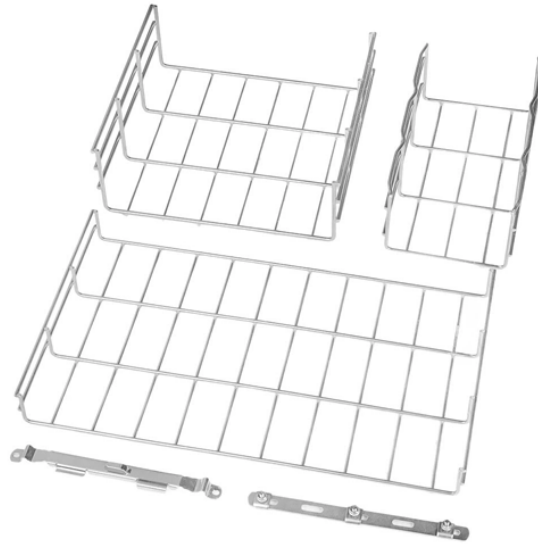

Fiberglass cable trays on Erqi Road