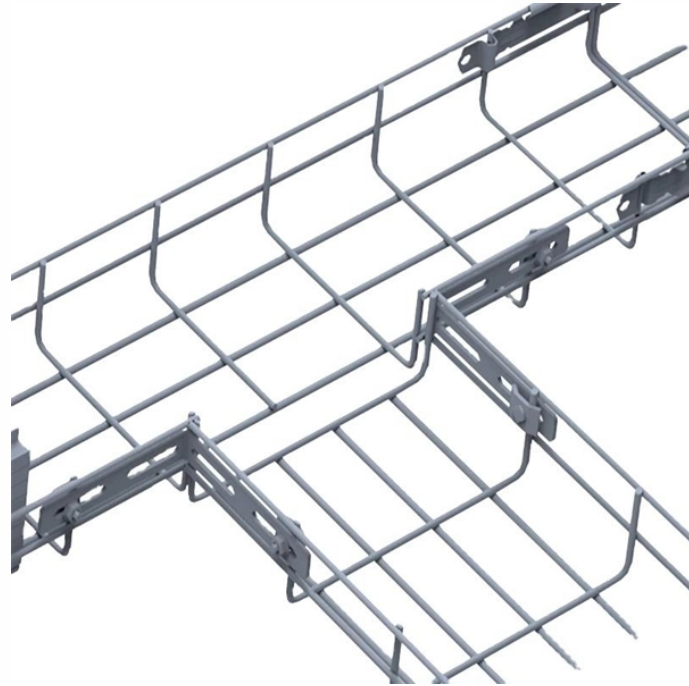

## Filing of Cable Tray Elbows Standardized Cost

Eaton's submittal builder tool for B-Line series cable ladder and tray allows you to easily filter, select and download straight section, fitting and accessory submittals.

We offer complete kits to provide you with cable tray ready to install under new or existing raised floors based on the unique requirements at your facility.

Fabricated in numerous styles (wiremesh, ladder, ventilated trough, channel, and solid-bottom) and sizes, cable tray provides the greatest versatility among cable support systems, while offering ...

Price List Cable Tray 2024 - Free download as PDF File (.pdf), Text File (.txt) or view presentation slides online.

Cable tray are used in wiring of buildings to support electrical cables and wires that are used to distribute power, controls and communication. The cable tray are for hot dip galvanized ...

Fitting and accessories. with the same or different width of the cable run. All fittings are available in sizes and types corresponding to the straight cable tray sections. These fitting are including: elbow, ...