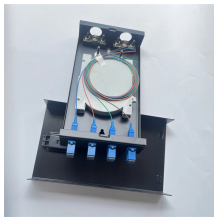

The cable management system's electromagnetic performance characterises its ability to protect its cables from external electromagnetic disturbance; if this is controlled, the data carried by the cables ...

This test involves loading multiple cables in a vertical section of cable tray and igniting the cable at the base of the tray. The cable passes the test if it does not propagate the fire.