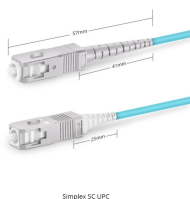

Distributors include amtec, modular aluminum technologies.

Vertical cable manager with finger duct and cover for open frame racks. Supports high-density cable routing, organization, and airflow in IT and network installations.

Cable entries approved for railway, food industry and clean room applications are also available. In addition, Icotek offers a range of central equipment such as cable grommets, cabinet and machine ...