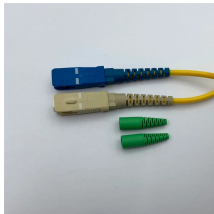

## Fireproof cable tray end caps

**Description End Cap** End caps close off terminal ends of a straight channel or transitional fitting to protect cables and provide a finished look.

Covers and protects exposed ends of cable runway and auxiliary framing bar and channel. Reduces chances of personal injury and equipment damage. **Key Features and Benefits** •Made of fire

...

Quest offers rubber end caps for covering terminated/jagged cut ends of cable tray. Not only does it make the trays look professional, but it also protects the installers from cuts and unnecessary harm.