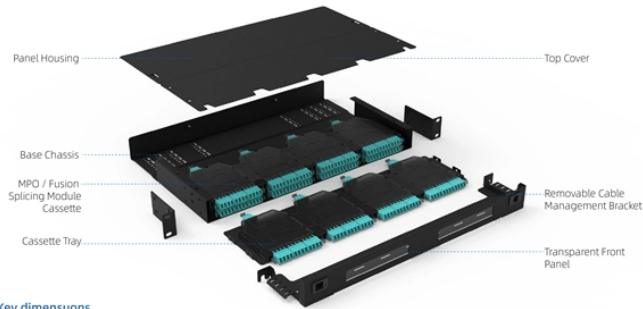

Fireproof cable tray price and right angle elbow

Component Diagram

Key dimensions

Fireproof cable tray price and right angle elbow

Welded aluminum I-beam ladder cable trays are a core solution and an iconic design in the cable tray industry. The I-beam design is the most common cable tray construction. Our aluminum, I-beam ...

The Heavy-Duty Fireproof Cable Tray Elbow is a critical turning component in heavy-load cable tray systems, combining high load-bearing capacity with fire-resistant and flame-retardant performance.

Cable Tray Price List - Free download as PDF File (.pdf), Text File (.txt) or read online for free.

Shop high-quality 90 degree cable tray elbows from reliable suppliers. Enhance your cable management with durable and efficient solutions. Bulk orders welcome.

Our cable trunkings and perforated cable trays are manufactured with one or multiple compartments. A smooth return flange gives our electrical trunkings strength and rigidity.

NewReach has created a fire-rated cable tray designed to maintain its structure during a fire. This tray effectively prevents the spread of flames for a specified duration. Its design supports cables and ...