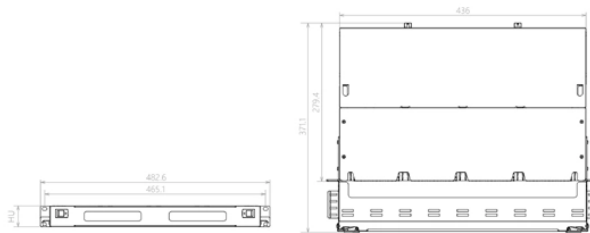

Fireproof cable tray price and right angle elbow

Component Diagram

Key dimensions

Fireproof cable tray price and right angle elbow

Welded aluminum I-beam ladder cable trays are a core solution and an iconic design in the cable tray industry. The I-beam design is the most common cable tray construction. Our aluminum, I-beam ...

Choose from our selection of cable trays, including over 850 products in a wide range of styles and sizes. Same and Next Day Delivery.

Find top-rated cable tray elbow 90 for indoor and outdoor use. Compare prices, materials, and customization options. Click to explore verified suppliers and get the best deals now.

The Heavy-Duty Fireproof Cable Tray Elbow is a critical turning component in heavy-load cable tray systems, combining high load-bearing capacity with fire-resistant and flame-retardant performance.

Cable Tray Price List - Free download as PDF File (.pdf), Text File (.txt) or read online for free.