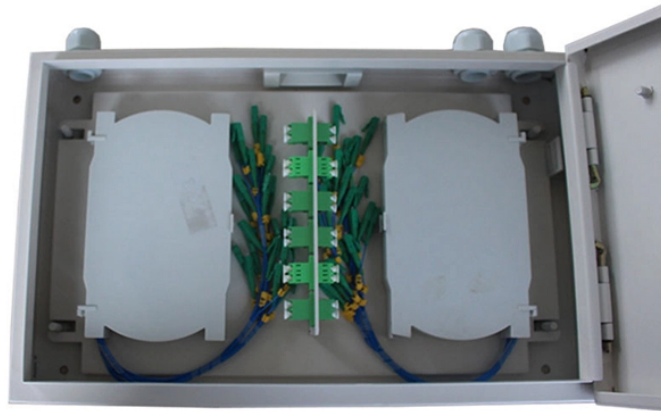

## Flat-type distribution box

## Flat-type distribution box

Futina FTTL series DB box 20/26/36 way is divided into two kinds, flush mounted type and surface mounted type. The DIN-rail can be adjustable, and the two terminals (ground connection and zero ...

DC Micro Style Distribution Boxes Four-pin, One Signal per Port Cable Connector Distribution Box Eight-port DC Micro Distribution Box Specifications

KLV energy compact distribution boxes now provides even more flexibility. The family is complemented thanks to new 5-row flush-mounted and hollow-wall distribution boards with up to 60 modules plus 10 ...

Premium-Line FTTH distribution box is aim designed for multi-purpose applications in FTTH projects, the dual layer design supports direct termination, and also FTTH distributions via mini splitter built in, ...