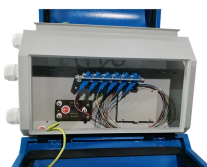

Ship globally with USPS. Compare international mailing and shipping rates and delivery times from overnight to 6-10 business days.