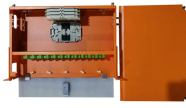

Our 4 Core FTTH Single Mode Optical Fiber Cables are designed to meet the specific needs of telecom operators and ISPs. They provide high-performance connectivity and ensure that your data is ...