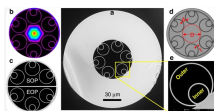

Find durable 4x4 junction boxes in galvanized steel, ABS plastic, and more. Perfect for electrical installations and outdoor enclosures.

DEECOZY IP68 Waterproof Junction Box, 4Pcs 4 Way Outdoor Electrical Junction Box, Waterproof Electrical Wire Cable Connector for 2 or 3 Pin Cables Range Ø5-9mm for Underground Lights

The WPJB-4.4.6-N4 weatherproof junction box has internal dimensions of 4" x 4" x 6" and is designed to protect electrical wiring and components from dirt, dust, water hose spray, ice formation and ingress ...