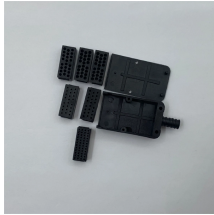

The Anjon waterproof 4-way junction box is designed to power multiple fountain lights from a single transformer. Instead of running several power cords from the shore to your fountain, you can run one ...

Weatherproof junction boxes protect electrical connections from rain, dust, and ...

These waterproof junction boxes provide superior protection for your most crucial electrical components. Built to withstand the harshest environments, these impact resistant junction boxes ensure the safety ...

Find durable 4x4 junction boxes in galvanized steel, ABS plastic, and more. Perfect for electrical installations and outdoor enclosures.

DEECOZY IP68 Waterproof Junction Box, 4Pcs 4 Way Outdoor Electrical Junction Box, Waterproof Electrical Wire Cable Connector for 2 or 3 Pin Cables Range Ø5-9mm for Underground Lights

The WPJB-4.4.6-N4 weatherproof junction box has internal dimensions of 4" x 4" x 6" and is designed to protect electrical wiring and components from dirt, dust, water hose spray, ice formation and ingress ...