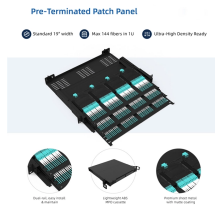

Shop the Furrion Chill RV AC Air Distribution Box for manual single-zone control in white. Enhance your camping experience with efficient cooling. Buy now.

What you'll need is the Ducted Air Distribution Box for Furrion Chill Cube RV Air Conditioners # LC64DX. This kit is going to work with ducted systems and includes the rest of the kit you're missing, like the ...