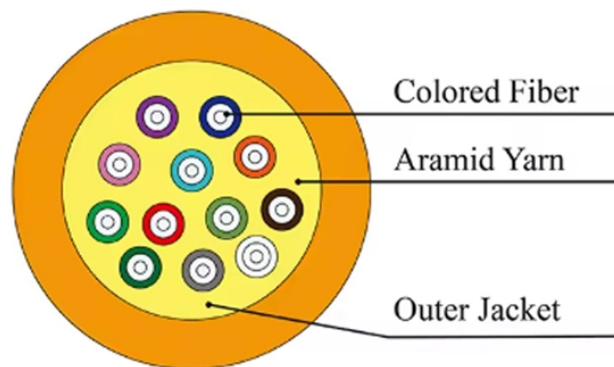

Free quote for 100G optical switch

Overview

For a limited time, save on 100G or 400G optics with volume discounts. Get it 13 May, 2026 20 in Global Warehouse. Get it 25 May, 2026 FS 100G Switches offer high programmability and scalability, designed for large enterprises and hyper-converged infrastructure (HCI) networks. Take advantage of volume discounts for Cisco optics and maximize the port utilization on your switches and routers. The promotion is available globally and valid through July 28, 2025, with. The 100G LR1 SFP56-DD optical transceiver, 100G SFP56-DD LR1 is designed for using in 100-Gigabit Ethernet links up to 10km over Single-Mode Fiber (SMF). It is compliant with the SFP56-DD MSA, IEEE802.3CU, 100G Lambda 100G LR1 and 100GAUI-2 (no FEC)1. By providing four lanes of 25G, QSFP28 enables a streamlined upgrade path from lower-speed networks, making it a popular choice for scaling data center interconnect (DCI) and. Our AI beta will help you find out quickly. Did You Find It?

network operators.

Free quote for 100G optical switch

The 100G LR1 SFP56-DD optical transceiver, 100G SFP56-DD LR1 is designed for using in 100-Gigabit Ethernet links up to 10km over Single-Mode Fiber (SMF). It is compliant with the SFP56-DD ...