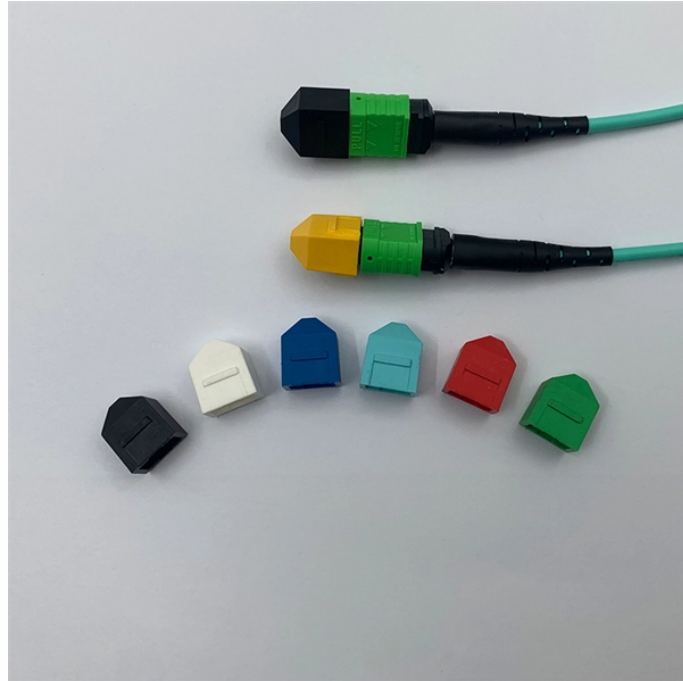

## Free quote for 25G access switch

Explore a wide range of our 25GB Switch selection. Find top brands, exclusive offers, and unbeatable prices on eBay. Shop now for fast shipping and easy returns!

Shop 25 Gbps Switches on Newegg . Watch for amazing deals and get great pricing.

Deploy Cisco C9300X-24Y-A 24x SFP28 25G/10G/1G with modular uplinks for high-density access/aggregation and SD-Access ready features. Get pricing & download datasheet now.

Offering high-speed connectivity from 2.5G up to 25G Ethernet, these switches deliver both power and data over a single Ethernet cable—ideal for devices like Wi-Fi access points, high-resolution IP ...