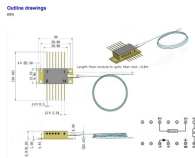

Modular sliding or swinging door versions available with optional “soft” self-closing mechanisms and hold-open provisions. Accommodates aisle widths from 36” wide to 96” wide. Standard ...

Want an easy way to improve cooling efficiency in your data center or server room? Eaton's SmartRack Aisle Containment System is an easy-to-assemble structure designed to keep hot and cool air ...