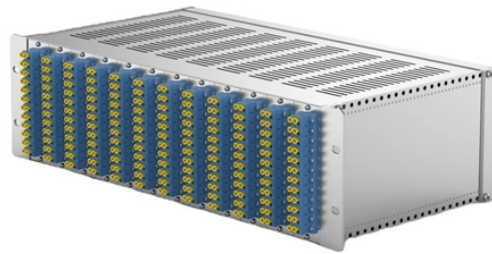

French Level 1 Temporary Distribution Box

French Level 1 Temporary Distribution Box

These electrical distribution boxes can be equipped with Marechal plugs and when wired together form an extremely robust unit. They are practical for connecting your portable power tools, construction ...

Get the power you need with Southwire's high-quality temporary power distribution boxes.

These temporary power distribution boxes feature 1, 3 or 4 adjustable circuit breakers, with a range of amperage and voltage ratings. The Load Master® Series portable power distribution racks are ...

Temporary power distribution boxes and carts serve as hubs to connect electrical loads and have multiple outlets to distribute power. Also called power spider boxes, they provide temporary power for ...

Power Distribution Box Temporary Distribution Box 50 Amp/30Amp 125/250V, Waterproof IP67 with Multiple GFCI Outlets, L14-30P and SS2-50P Inlet, for Industrial and Commercial Use

Porta-Safe® offers powerful, portable temporary power distribution units for outages and turnarounds. Check out our Two & Four Wheeled Carts now.