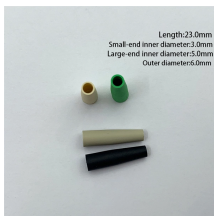

Enable this function to help correct the projected picture's color when the projection • Wall Color surface is not white. You may choose a color similar to that of the projection surface from these options: Light ...