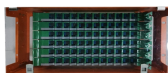

Junction boxes are ideal to protect electrical connections for industrial or commercial installations. These enclosures offer latching, padlocking, or screw cover options, flat or sloped tops, and various NEMA ...