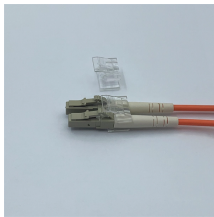

GDR Telecom Site Energy Systems

GR High Beam Module

GR High Beam Module

Our CANBus module provides a high-beam output, to use as a trigger, thus enabling the wiring of driving lights/light bars etc. Not requiring complex installation, as with other brands, our module is super ...

By connecting to the CAN Low and Can High cables and creating a power supply for the adapter, the module determines the high beam function and outputs this via the violet cable.

latest OSRAM high-performance LED technology. Highly efficient reflector and lens optics allow for a s. enhanced safety and visibility DURABILITY 90mm lens is made of hard-coated, high-impact ...

I'm going to use one of these to control my auxiliary lighting (when enabled) with the factory high beam switch mechanism. I tested it and these are only powered when the high beams ...

The Ignite Universal CANBus Interface Module 12 Volt is engineered to effortlessly integrate aftermarket lighting, including Lightbars and Driving Lights, by interpreting and converting vehicle CANBus ...