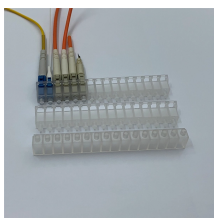

Galvanized cable tray partition

Galvanized cable tray partition

Made of electro zinc-plated galvanized steel to help prevent corrosion from chemicals or humidity. Open design suspends electrical and network cables from support beams or routes them above drop ...

Suspends Cables, Out of The Way, in an Expandable & Versatile Fashion. Perfect for Network, Fiber Optic, Mineral Insulated & Metal Clad Cabling. Kable Kontrol's ...

Made of electro zinc-plated galvanized steel to help prevent corrosion from chemicals or humidity. Open design suspends electrical and network cables from support beams or routes them above drop ...

These cable tray straight sections are made from high-quality zinc plated steel with a chrome finish. Designed with electro-zinc resistance, these cable trays are protected from weather and chemical ...