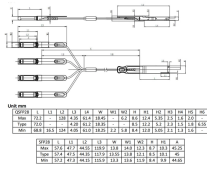

It is not just a distribution Cabinet, power inputs, outputs, power monitoring system as a whole set of integrated power distribution design, is future-oriented distribution system. In addition to distribution ...