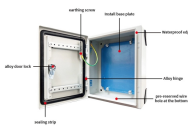

Distribution cabinets from Elektron Berlin are the ideal solution for professional and safe power distribution in industry, commerce and private households. Whether small or large, for indoor or ...