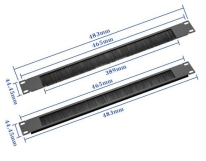

Discover the top cable tray manufacturers in Germany, including Pohlcon, Duelco, Bayka, and Distrelec. Learn about their innovative solutions for efficient cable management in various ...