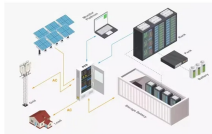

Constructed from heavy-duty steel with a durable black powder-coat finish, the SRW9U comes fully assembled and ready to mount. The front door can open left or right by rotating the ...