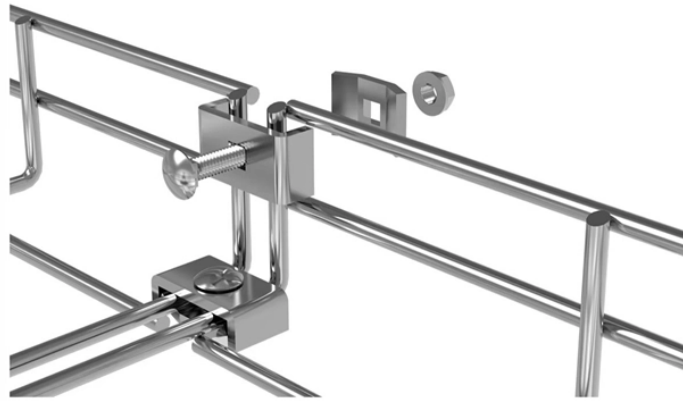

## Ghana Grid Cable Tray Manufacturer Direct Sales Point

## Ghana Grid Cable Tray Manufacturer Direct Sales Point

We supply only certified electrical products!

Homebase Ventures is the leading importer and supplier of original and quality electrical products in Ghana and the West African Region