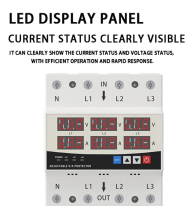

VERSITRON manufactures a wide range of fiber optic switches that provide links for your 10Base, 100Base, 1000Base Gigabit, and 10 Gigabit networks simultaneously. Various port sizes are ...