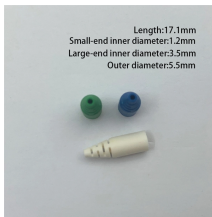

Durable Stainless Steel Construction – Made from high-quality 304 stainless steel with a chrome finish, ensuring long-lasting durability and corrosion resistance. Versatile Cable Management – Ideal for ...