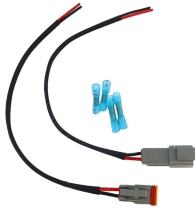

## Grid cable tray crossarm

## Grid cable tray crossarm

Installed between the pole-mounted crossarm and line fittings, it improves mechanical stability, reduces stress concentration, and ensures reliable ...

MP Husky's cable tray selector for choosing the correct tray type (ladder, solid bottom, perforated, wire mesh) and size based on load, cable type and installation requirements.

The Wyr-Grid® Overhead Cable Tray System is designed to route and manage copper data cables, fiber optic, or power cables within data centers, connected buildings, and industrial automation applications.

Electrical cross arms, also known as braces or traverses, are vital components of overhead transmission and distribution lines. They serve as support structures for insulators, conductors, and other electrical ...