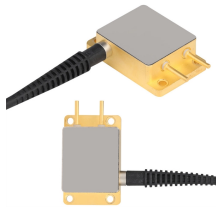

Gtr integrated fiber optic patch panel

Gtr integrated fiber optic patch panel

Simplify connections and cable management with our versatile selection of fiber optic patch panels and fiber patch panel adapters. Available in a wide range of customizable options, our fiber patch panels ...

Our offerings include patch panels with options like 1U, 2U, 12 Port, and 24 Port, available in SC, ST, LC, and other connector types. Our patch panels and splice boxes ensure the proper connection and ...

Fiber patch panels are devices with multiple ports for fiber connectors, used for fiber cable management, e.g. at incoming fiber cables.

Explore CommScope's efficient and scalable fiber splice panels designed for seamless connectivity. Accommodating LC, SC, and MTP/MPO connectors, these panels are ideal for data centers, ...

Fiber optic distribution frame (ODF), also known as fiber patch panel or optical distribution frame, is a rack-mount or wall-mount enclosure that provides organized termination, splicing, and patching of ...