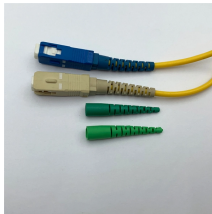

Gyxtw type optical cable stripping

Gyxtw type optical cable stripping

GYXTW form of fiber optic cable is one that has an outer tube ...

Fiber Cable Stripping Tools: A Comprehensive Guide The delicate nature of fiber optic cables requires specialized tools for proper handling, especially when it comes to stripping away the protective layers ...

Stripping GYXTW Fiber Cable - KNOFC.mp4

Known for its durability and flexibility, this cable plays a critical role in both indoor and outdoor applications. This article explores the features, benefits, applications, and installation considerations ...

Cable specification (Optical cable type): GYXTW
(Cross section of cable): (Optical fiber type and properties)

Once the fibre optic cable is in water, the powder rapidly expands dozens of times after absorbing the water, producing a gel that blocks the water from spreading deeper into the cable.

The center beam tube optical cable GYXTW (2-144 core) is a type of fiber optic cable used for long-distance telecommunications and data transmission. In this essay, we will explore the ...

GYXTW single-armored cables feature central loose tube wrapped with a layer of PSP longitudinally, excellent crush-resistant performance. Between the PSP and the loose tube water-blocking material ...