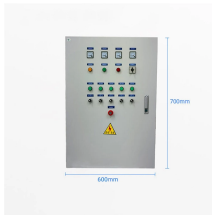

Dimension is committed to building a series of portable fiber optic end face probes/microscopes, becoming ideal tools for inspecting fiber connector end-face defects before and after network ...

Temukan alat komunikasi optik dari Novker dan Grandlinkin — solusi andal untuk pengujian, instalasi, dan perawatan jaringan fiber optik dengan hasil cepat dan akurat.