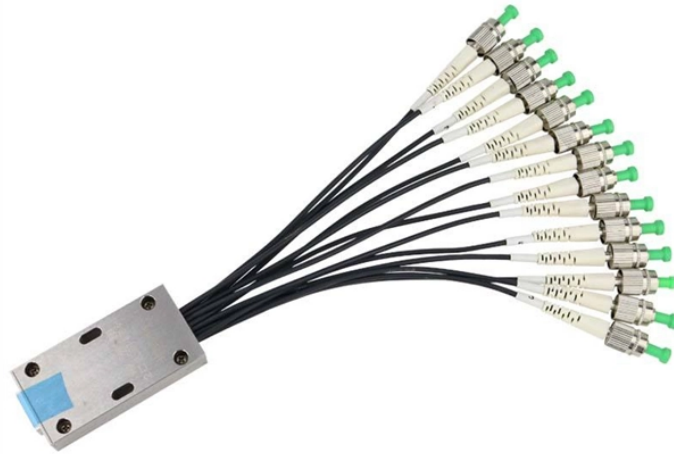

Hang the distribution box on the wall

Hang the distribution box on the wall

Installing the electrical wall boxes is necessary for switches and receptacle outlets. Follow these tips for electrical box installation.

Our meter box decorative painting can perfectly replace the old meter box. It can block the regrets left during the decoration for you, so that you can have a perfect wall.

Mounting new electrical boxes is a simple process, but the job does require careful planning. Whether you are upgrading the electrical system in an old home or planning your electrical ...

Learn how to use the easiest method to insulate, and have an air tight seal around, outlet and switch boxes on exterior and interior sound walls.

Follow these expert tips to install an electrical box into drywall or ...

□□ Learn how to install electrical wire conduits and switch boxes for a perfectly smooth wall finish!

Our meter box decorative painting can perfectly replace the old meter box. It can ...

Follow these expert tips to install an electrical box into drywall or plaster without the need for wall studs or joists.