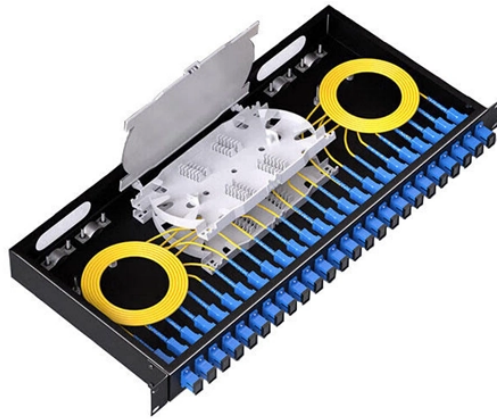

GDR Telecom Site Energy Systems

Heavy Truck Cable Trays

Heavy Truck Cable Trays

Cable trays Heavy duty SILTEC cable trays, heavy duty type, has been developed for optimal cabling of many cables at once. SILTEC cable trays, heavy duty type, feature a reinforced construction with ...

Refers to the approximate height of a cable tray used for specifying. Selecting a specific height will show cable trays with that height, as well as cable tray accessories compatible with that height.

Sigma Racks " Ladder Type Tray Systems are robust and efficient cable management solutions designed for heavy-duty applications. These trays feature a ladder-like design that provides excellent ...

Over the past 55+ years, MP Husky US Cable Tray has engineered and manufactured the most reliable, highest quality, cost effective and innovative cable trays systems available.

With unmatched quality and service, we offer a variety of styles, materials and finishes available to support virtually any commercial and industrial cable management application requirement.

As a less-expensive alternative to conduit, a stronger alternative than wire basket, and superior to generic tray, Snap Track saves on labor and reduces total installed costs.