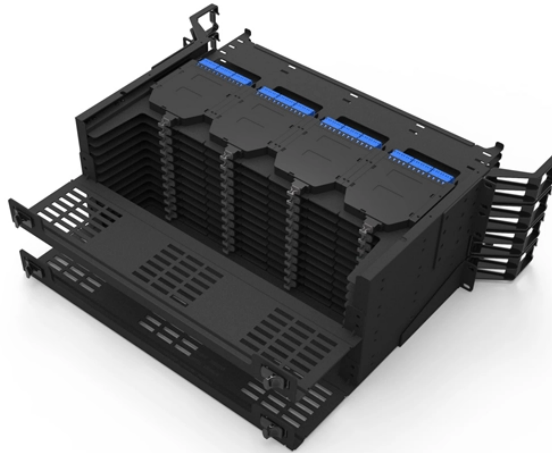

### Overview

Leading provider of panel building, metal fabrication, IT racks, and aisle containment solutions across Malaysia, China, Vietnam, and Singapore  
Leading provider of panel building, metal fabrication, IT racks, and aisle containment solutions across Malaysia, China, Vietnam, and Singapore  
Advanced Solutions for Data Centers & Industry  
Leading provider of panel building, metal fabrication, IT racks, and aisle containment solutions across Malaysia, China, Vietnam, and Singapore  
IPE Technologies is a subsidiary of IPE Automation Sdn Bhd, specializing in high-quality engineering. BROCENT golden badge FSS supports the design, coordination, installation, cabling and joint test for your local Digital signage, video conference system and SBC devices. Webex, Teams, Polycom, Gotomeeting, or any other tele-presence solution might be in your plan of local deployment. BROCENT takes. The HAC concept is achieved by enclosing both ends of the Hot aisle and are closed using Swing / Sliding Doors or Blinds for cold air containment and the Hot air returns to PAC through remaining area as shown in the Concept Drawing. As data centres expand in size and. With over 10 years of expertise, MiTAC excels in delivering fully customized rack integration services tailored to meet the unique demands of

diverse data center environments. From procurement to delivery, MiTAC provides a seamless and efficient process, creating complete, ready-to-deploy racks. SINGAPORE-- (BUSINESS WIRE)-- Datalec Precision Installations (DPI), a provider of world-class data centre design, supply, build, and managed services delivering seamless and integrated end-to-end solutions for data centre operators, today announced its strategic expansion into the Asia-Pacific.