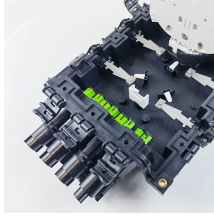

High-end power distribution box cover plate

When it comes to Electrical Box Covers, you can count on Grainger. Supplies and solutions for every industry, plus easy ordering, fast delivery and 24/7 customer support.

Filter by brand, color, and mounting type to find the ideal faceplate for your network.