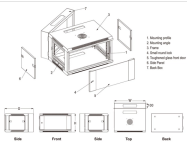

Browse electrical box covers including weatherproof and UV-resistant options. Get reliable covers for residential and commercial use.