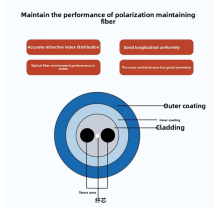

High-precision vehicle-mounted fiber optic EPON equipment

Overview

Explore our curated list of the 7 best fiber optic cameras for internal port inspection to improve your maintenance accuracy. Choose the right tool for your job. Altec also provides multiple pieces of support equipment for the telecom market when it comes to fiber splicing. To find out more about our individual models and request a quote, please select from the list below: Our Engineers take a hands-on approach to replicating networks, maintaining reliability and providing the highest level of service. GitHub - Versitron/Versitron-HD-Video-Fiber-Optic-Kits-for-Vehicle-Mounted-Cameras: Versitron provides HD video fiber optic kits for vehicle-mounted cameras, aerial surveillance, and ruggedized enclosures delivering high-performance, reliable, and durable fiber solutions for mobile, airborne, and. OTDR HD4102D Series Optical Power Meter is a kind of OPM that can measure six different wavelengths. Whether you are diagnosing a finicky stove burner in the backcountry or checking a fuel line on a rugged overland rig, seeing into tight. A "PLC Fiber Splitter Rack Mount" refers to a specific type of fiber optic splitter that is designed to be installed in a standard 19-inch rack mount system. A PLC fiber splitter is a.

High-precision vehicle-mounted fiber optic EPON equipment

It is suitable for acceptance of optical cable engineering, maintenance and inspection of optical fiber network. Handheld design, light weight, small size, long standby time, simple operation.

Explore our curated list of the 7 best fiber optic cameras for internal port inspection to improve your maintenance accuracy. Choose the right tool for your job.

High Performance: Ensures minimal signal loss and high efficiency in splitting the optical signals. Ease of Installation: Can be easily integrated into existing rack-mounted systems for fiber ...