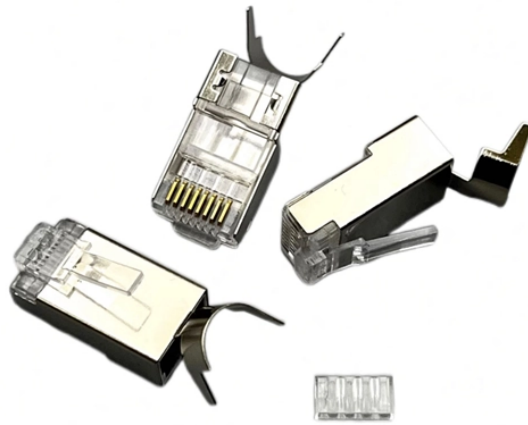

High-quality FRP ladder-type cable trays

High-quality FRP ladder-type cable trays

Creative Enduro's stringent quality standards and composites expertise produce the leading FRP cable ladder tray systems for corrosive and demanding conditions for offshore platforms, chemical plants, ...

FRP Cable Trays of NewReach are made from high-quality glass fiber reinforced plastic, combined with flame-retardant materials and resin-impregnated fiber yarns for resilience.

Get high-quality cable trays from Pioneer — including ladder cable trays, perforated trays, and wire mesh trays. Trusted choice for durable tray solutions.

FRP/GRP Fiberglass Cable Trays & Cable Ladders — NEMA Certified FRP/GRP (fiberglass reinforced plastic) cable trays are products that set the industry standard for cable support systems worldwide. ...

FRP ladder-type cable trays are a reliable and versatile solution for supporting and organizing electrical cables across various industries. With their lightweight, corrosion-resistant, fire-retardant, and non ...