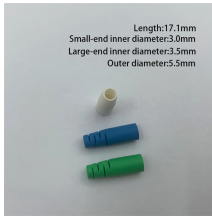

High-quality FRP ladder-type cable trays

Creative Enduro's stringent quality standards and composites expertise produce the leading FRP cable ladder tray systems for corrosive and demanding conditions for offshore platforms, chemical plants, ...