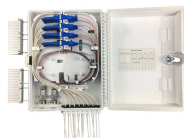

Highway Sub-center Aggregation Switch

Highway Sub-center Aggregation Switch

Faster replacement and priority support, covered for 5 years. High-performance ...

LANCOM aggregation switches enable high-performance and hierarchical switch infrastructures to be set up and serve as the distribution basis for networking subordinate access switches.

The switch uses modular, hot swapping, and redundancy design for hardware, including power modules and fan trays. The switch also uses modular design for software, which enables feature installation ...

An aggregate switch is a high-capacity network switch that consolidates connections from multiple access switches, acting as a central point for managing network traffic and providing ...

For this reason, we've delivered a data center-influenced standalone OLT architecture paired with non-blocking leaf-spine fabric and aggregation switching. A key characteristic of these leaf-spine ...