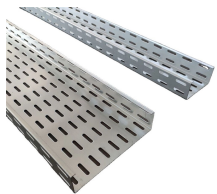

Low Profile Under Cabinet Outlet Box, Slim Under Cabinet Electrical Outlets, Easy to Install, Stainless Steel Material and Excellent Surface Powder Coating, Keep Tile Backsplash Tidy, Slim Fit Box