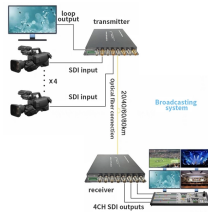

Home electrical distribution box single row 124

Home electrical distribution box single row 124

This ABB 125 Amp 24-Space 48-Circuit Main Breaker Indoor Plug-On Neutral Circuit Breaker Panel includes a galvanized box for increased durability and reliability.

In this video, we'll walk you through the process of wiring a home distribution box with a detailed connection diagram.

Homeline load centers are designed for residential and industrial use to protect ...

Homeline load centers are designed for residential and industrial use to protect electrical systems, equipment and people. This Homeline load center is supplied with convertible mains that are rated at ...

What is a Distribution Box? A distribution box, or DB box, is a circuit breaker enclosure. It is a vital part and central hub of any electrical system. The hub distributes electrical power from a ...

QWORK 3 Way Circuit Breaker Box with DIN Rail, IP65 Waterproof Electrical Distribution Box for Indoor & Outdoor, PC+ABS Enclosure with Accessories, 3.1x3.1x6.3 inches Add to cart