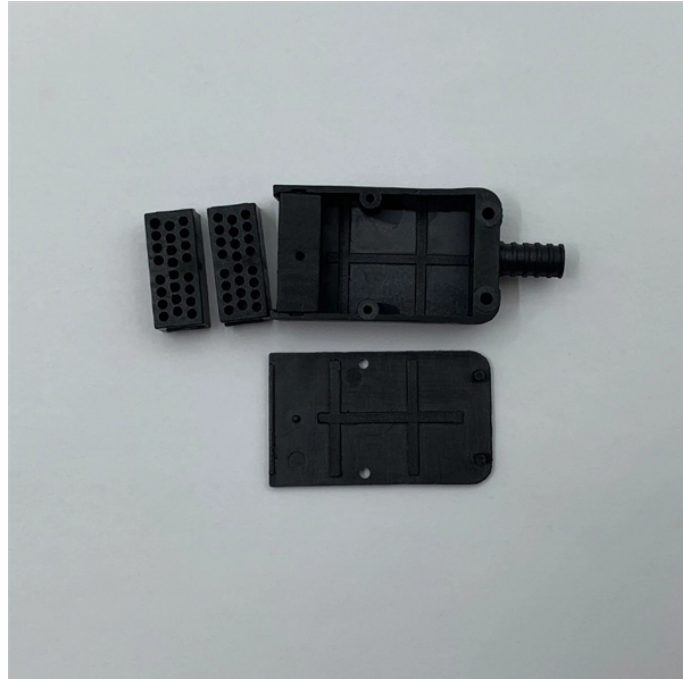

Honduran power distribution cabinets and boxes

Honduran power distribution cabinets and boxes

Find your power distribution electrical enclosure easily amongst the 101 products from the leading brands (Cabur, Safybox, WALTHER WERKE, ...) on DirectIndustry, the industry specialist for your ...

Honduras power strips and PDU power distribution units for surface mount, rack mount and general purpose applications. Multiple outlet power strips are manufactured in accordance to Honduras ...

Now imagine a row of energy storage containers with military-grade shutters humming calmly through the chaos. That's not sci-fi - it's happening right now in Honduras' push for energy ...

Explore unbeatable offers on electrical control cabinet Customization Electrical Box Power Distribution Cabinet Motor Pump Control Panel. Shop now and enjoy amazing discounts on bulk purchases.

The XL type low-voltage power distribution cabinet uses domestically designed new components. The enclosure is made of bent steel plates, featuring a compact structure, easy maintenance, and flexible ...