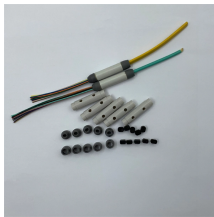

As cloud services expand, the demand for MPO adapters rises. These adapters facilitate the necessary connections between high-density fiber cables and network equipment.

LC & MPO Adapter Modules LC/LC trunk solution
MPO/MPO Trunk Solution Supports Base8, Base12, Base16 natively Easy to load LC or MPO Connectors up to 96 fibers using MPO adapters Front load ...

MTP®/MPO cables, by consolidating multiple fibers into a single high-density connector, are widely deployed across hyperscale AI data centers, enterprise and campus networks, and ...

Learn how MTP®/MPO connectors power high-density 40G/100G/400G/800G networks, AI fabrics and leaf-spine designs, with design tips and multi-vendor guidance.

Feature and Benefits MTP/MPO CXP connector interface meets CXP interface specifications Low-profile, round cable design for improved cable management over flat cable, with 360° cable-routing ...

MPO fiber optic patch cables, as high-performance optical connectors, play an essential role in areas such as AI intelligent computing centers. This document outlines the features, types, ...

The patch cord uses pre-terminated MTP® (registered by US Conec) or universal MPO connectors, which can achieve 8, 12, 16, 24, 32 or even 48 cores of high-speed parallel fiber transmission in a ...

Contact Us