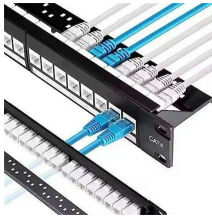

COMtec Integrated Solutions, we are a leading manufacturer and vendor of cutting-edge Telecom infrastructure solutions, specializing in both Copper and Optical Fiber technologies.