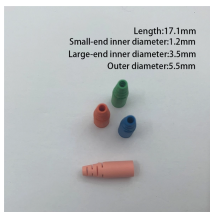

Modular Distribution Box Flush Mounted Complete Product 1M 16 Gang Opaque White Modular Distribution Box Flush Mounted Complete Product 2M 32 Gang Transparent Dark Gray