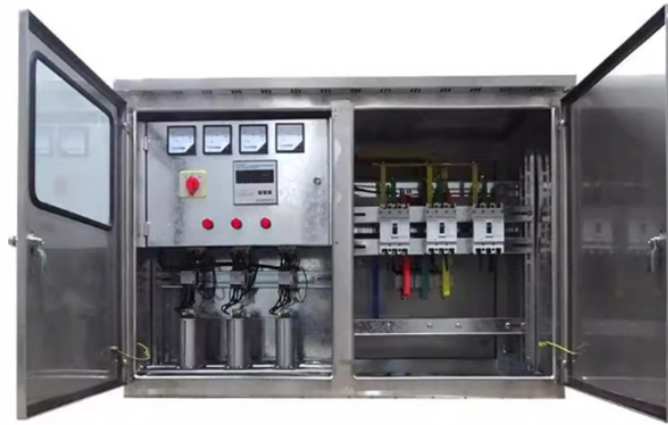

How about cheap core switches