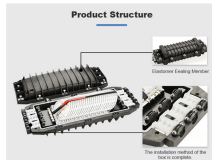

If budget permits, opt for a core switch with diverse port types and a higher number of ports. For instance, a switch equipped with 10 Gigabit uplink ports or stacking ports can accommodate...

Following this, I then decided to try their 2.5gb poe switch for my cameras, mainly due to the fact that these are rack mountable, and so I got two of the same brand.