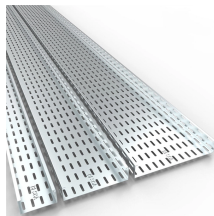

How much does Huijue trough-type cable tray cost

How much does Huijue trough-type cable tray cost

Discover top-rated trough type cable tray solutions for industrial and construction use. Compare materials, load capacity, and customization options. Click to find reliable suppliers and get ...

Choose from our selection of cable troughs, including raceway, wire duct, and more. Same and Next Day Delivery.

China Trough Cable Tray wholesale - Select 2025 high quality Trough Cable Tray products in best price from certified Chinese Fiber Optic manufacturers, China Distribution suppliers, wholesalers and ...

Quick Answer Basic cable tray systems cost \$3-15 per foot depending on type and material Installation labor adds \$5-8 per foot to total project costs Ladder trays typically cost 20-30% ...

Refers to the approximate width of a cable tray used for specifying. Selecting a specific width will show cable trays with that width, as well as cable tray accessories compatible with that width.

A trough cable tray is a type of cable management system designed to protect and support electrical, communication, or data cables in commercial, industrial, or data center installations.

There are a few types of cable trays including: solid-bottom trays, cable channel or trough trays, ventilated trays and ladder trays. There are a large number of cable tray fittings that are made ...