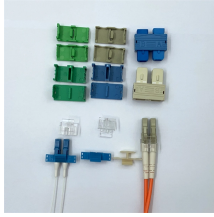

How much does a distribution box cost in the Maldives

Sonee Hardware is rated #1 Hardware Store in Maldives. We offer Bathroom accessories and Kitchen appliances for home improvements. Visit our Hardware Shops in Male & Hulhumale or buy online!

<https://:// ...>