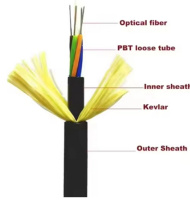

How much does a household fiber optic cable junction box cost

How much does a household fiber optic cable junction box cost

Fiber Optic Distribution Box, 6 Port Wall Mount Enclosure with 6 LC Duplex Adapters, Singlemode, FTTH, IP65 Waterproof Outdoor/Indoor Use - 8.27" x 5.31" x 1.57"

6-Core FTTH Fiber Distribution Termination Box with 6 SC APC Adapters, IP65 Waterproof, Wall-Mount Enclosure for Residential/Commercial Fiber Optic Splicing & Management (with 6 APC Adapter)

Feature: 12 ports optical fiber distribution box is used for the fusion splicing, splitting, wiring transmission and other functions of the optical transmission terminal; It can effectively terminate, protect and ...

It is made of high-quality ABS plastic, which is anti-collision and shockproof. Dimensions: 120 x 90 x 25mm, small and lightweight, simple in construction and easy to operate, The package ...

Fiber Optic Wall Mount Box with LC Couplers for Single Mode & Multimode Fiber Optic Cable. | Fiber Box Enclosure for MPOE's, Network Rooms, and IDF Rooms. (LC 6 Strand OM3)