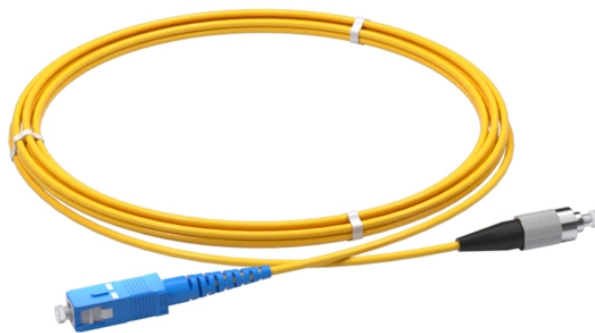

How much does a new explosion-proof distribution box cost

Overview

Currently, there is no standard price or specification for explosion-proof distribution boxes; hence, they are not typically sold at fixed prices. The hazardous factors vary in. ATEX · IECEx · UL — Request a quote in minutes. Downtime can also disrupt daily operations. These enclosures are critical in high-risk. GR Type Conduit Outlet Box, Explosion-Proof, Dust-Ignitionproof, Malleable Iron, Unilet, GRT Hub Type. 88" Opening, 18 Cubic Inches and (3) 3/4" Threaded Hubs.

Durable Hexlon Explosion Proof Distribution Boxes and Electrical Enclosures, IECEx and ATEX certified for Zone 1 and Zone 2.

Protect electrical systems in hazardous environments with the Merlin Gerin Explosion-Proof Distribution Box. Ideal for industries like petrochemical, mining, and chemical, it provides reliable safety and ...