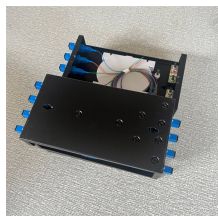

Taking into account both the steel tray cost and the additional installation-related expenses, the total installation cost per meter for steel cable trays can range from $20 to $60 per meter.